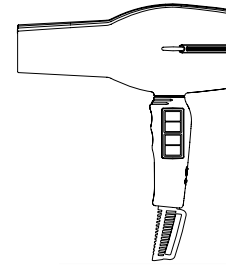

60

FEATURES:

- ▶ Integrated cold air button
- ▶ 6 heat/speed settings
- ▶ 2.8 m extra flexibility cord
- ▶ 2 nozzles with Venturi effect
(classic 60mm + OAS 75 mm)

- ▶ Made in Italy PRO AC motor

PERFORMANCES:	EV1 H	EV1 R
Power (230-240V):	1900-2100 W	2100-2300 W
Weight:	578 g	591 g
Air speed (with nozzle):	142 km/h	147 km/h
Pressure:	36 mmH ₂ O	43 mmH ₂ O
Capacity:	1.150 L/min	1.250 L/min
RPM (motor speed)	17.000 rpm	19.000 rpm

COLOUR RANGE:

- OPTIONAL:** Nozzle OAS PLUS 90mm
Diffuser 15 fingers