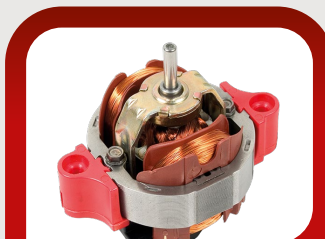

ne1.

► **Features:**

- 6 heat/speed settings
- Cold air button
- Made in Italy PRO AC motor
- Ionic technology
- 2.8 m extra flexibility cord
- 2 nozzles with Venturi effect (*classic 60mm + OAS 75 mm*)

► **Optional:** Nozzle OAS PLUS 90 mm - Diffuser 15 fingers

Performances:	NE1 H	NE1 R
Power (230-240V):	1900-2100 W	2100-2300 W
Weight:	557 g	566 g
Air speed (with nozzle):	144 km/h	155 km/h
Pressure:	46 mmH ₂ O	54 mmH ₂ O
Capacity:	1.289 L/min	1.455 L/min
RPM (motor speed)	17.000 rpm	19.000 rpm

► **Colour range:**

Temperature and speed switches + cold air button

PRO AC motor manufactured in Italy

Optional nozzle OAS PLUS 90mm + diffuser